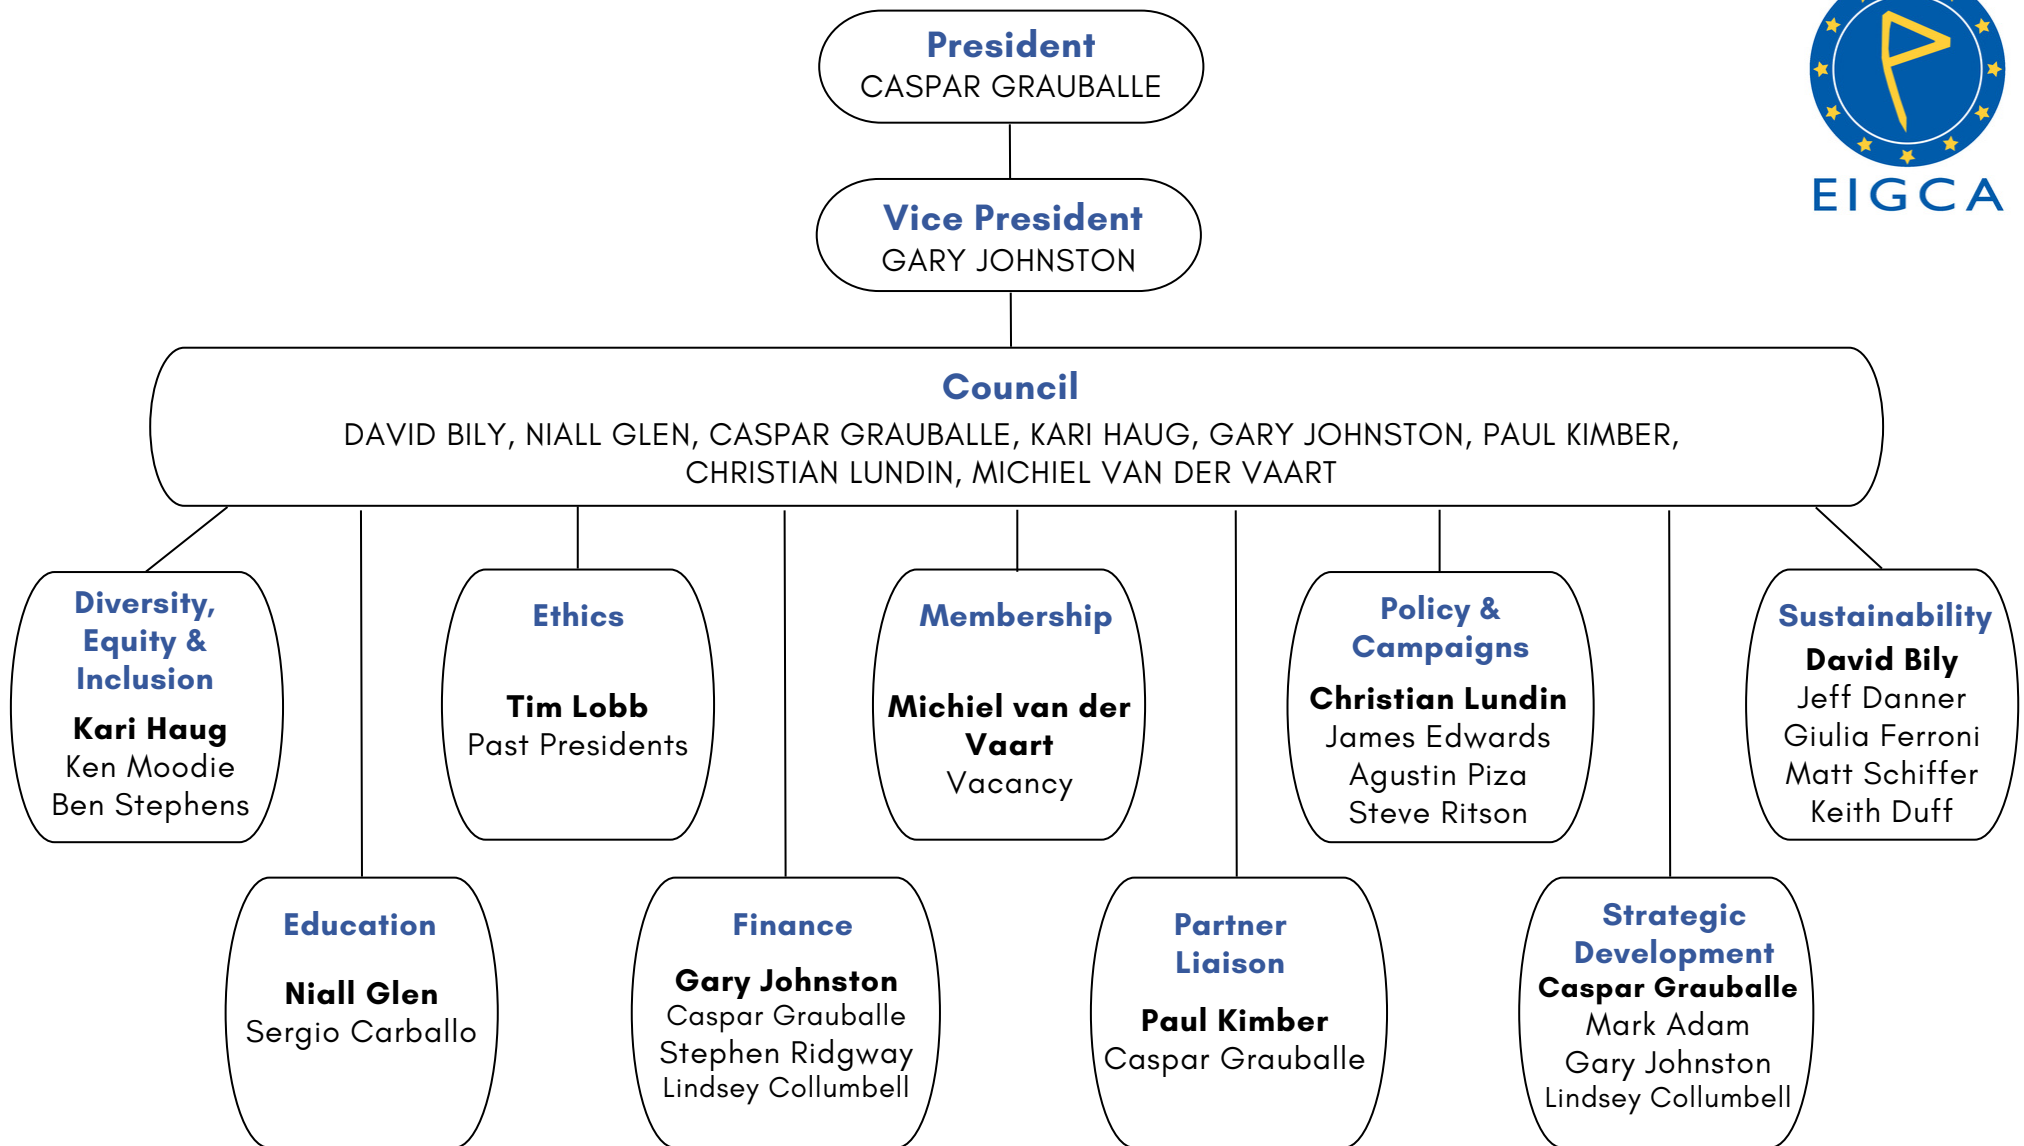

Organizational Structure

Head Office Team

Lindsey Collumbell - Executive Officer • **Bev Paterson** - Executive Assistant • **Keith Duff** - Sustainability Consultant